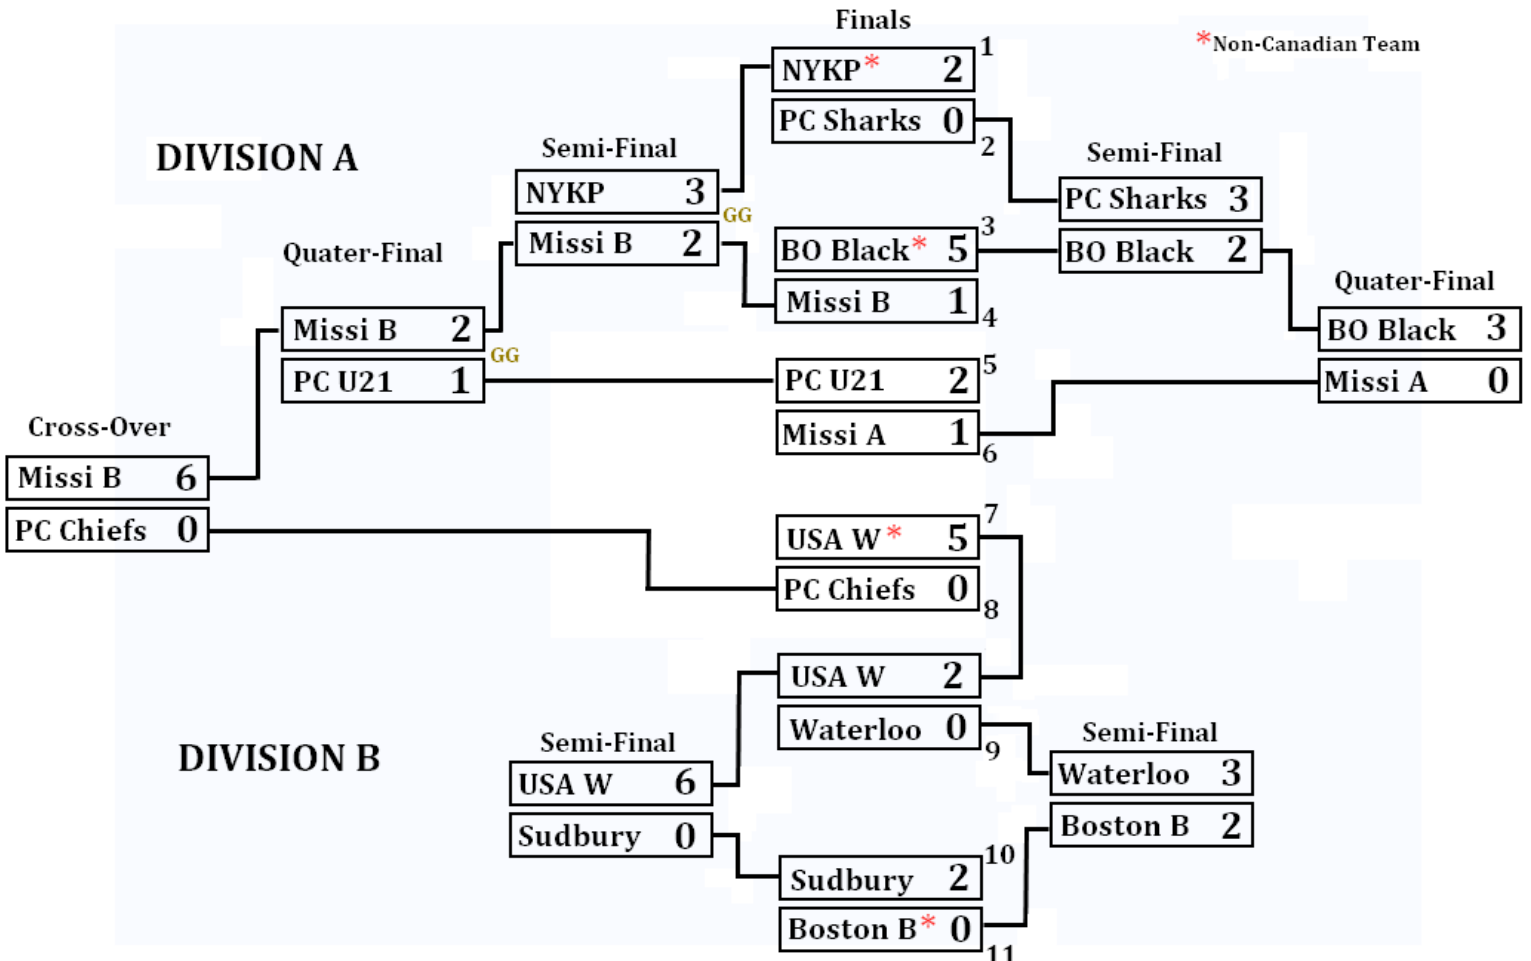

Playoffs

MATCH	TIME	Group	TEAM 1		TEAM 2			
32	09:57	Cross	Missi B	6	0	PC Chiefs	Cross over Playoffs	
33	10:19	B - Semi 1	USA W	6	0	Sudbury		
34	10:41	B - Semi 2	Boston B	2	3	Waterloo		
35	11:03	A - Qua 1	Boston Black	3	0	Missi A		
36	11:25	A - Qua 2	Missi B	2	1	PC U21		Golden Goal
37	11:47	W - Semi 1	USA Women	5	1	NEL		
38	12:09	W - Semi 2	Missi W	5	0	PC Chicks		
39	13:16	A - Semi 1	NYKP	3	2	Missi B		2nd Golden Goal
40	13:38	A - Semi 2	PC Sharks	3	2	Boston Black		
41	14:00	B - Final	Sudbury	2	0	Boston B		5th place B
42	14:22	W - Final	NEL	3	1	PC Chicks		3rd place W
43	14:59	B - Final	USA W	2	0	Waterloo		
44	15:21	A - Final	Missi A	1	2	PC U21		5th place A
45	15:43	W - Final	USA Women	2	1	Missi W		1st place W
46	16:20	A - Final	Missi B	1	5	Boston Black		3rd place A
47	16:42	B - Final	PC Chiefs	0	5	USA W		1st place B
48	17:04	A - Final	NYKP	2	0	PC Sharks	1st place A	

Advancement Playoffs:

-2 Golden Goal games of 3 minutes

-Shootouts

Playoffs advancement diagram – CLUB DIVISIONS: