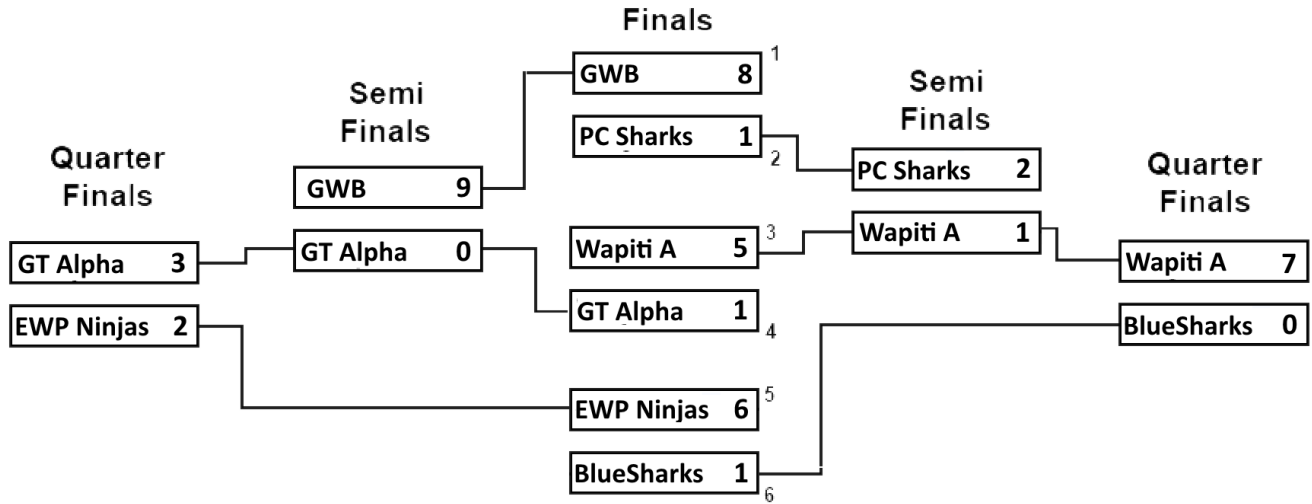

2015 Canadian Club/Open Nationals

Club A - Playoffs Diagrams