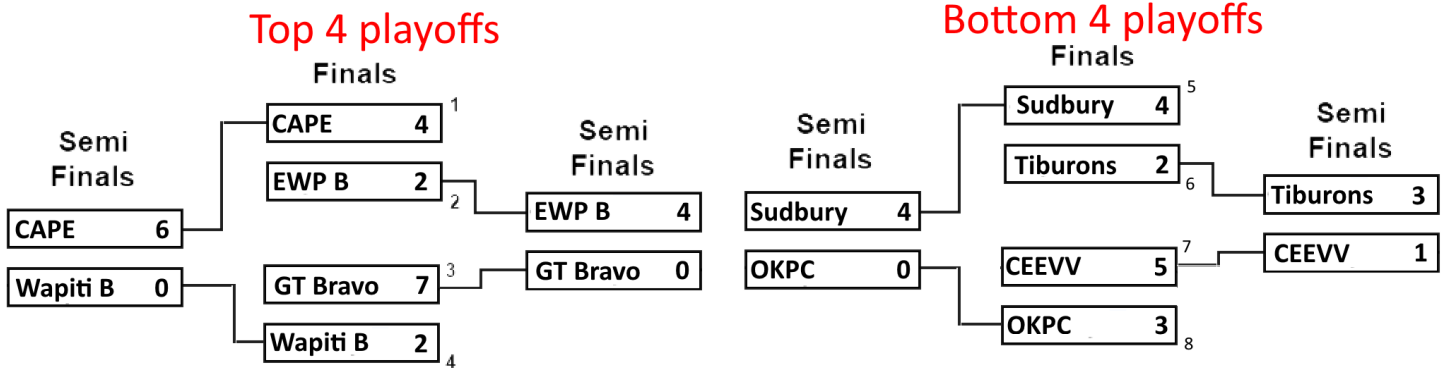

Club B - Playoffs Diagrams